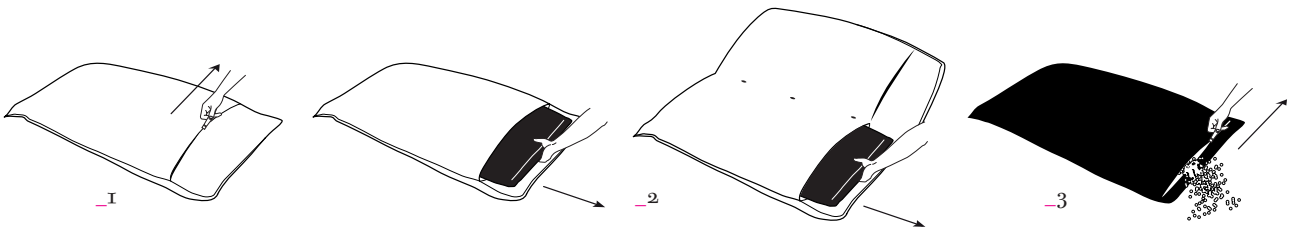

// **Big floor cushion** with removable fabric for outdoor use, very light and waterproof. The fabric is fully washable and **very strong**. The EPS micro-sphere filling is fully waterproof.

**TESSUTO / FABRIC**  
 polivinile, poliestere /  
 polyvinyl, polyester  
 sfoderabile / removable cover

**RIPIIMENTO / FILL**  
 perle in EPS + chip polietilene /  
 EPS beads + polyethylene chips

// COLORI TESSUTO / FABRIC COLORS

// SINGLE

// DOUBLE

// 100% SFODERABILE / 100% REMOVABLE COVER

// Pauline è completamente sfoderabile.